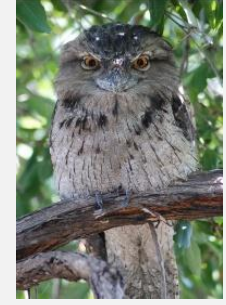

WHAT BIRD IS THAT? - WORKSHEET

KOOKABURRA

EASTERN ROSELLA

RAINBOW BEE EATER

DUSKY WOOD SWALLOW

TAWNY FROGMOUTH

SUPERB FAIRY WREN

STRIATED PARDALOTE

NANKEEN KESTREL

SCARLET ROBIN

LITTLE EGRET

DOLLARBIRD

BROWN TREE CREEPER

PEACEFUL DOVE

RUFOUS WHISTLER

BLACK SHOULDERED KITE

BLUE-FACED HONEY EATER

BRONZE WING PIGEON

WILLIE WAGTAIL

MAGPIE LARK

GREY FAN TAIL

PHOTOS COURTESY OF PETER MERRITT IMAGES AND DAVID KLEINERT PHOTOGRAPHY